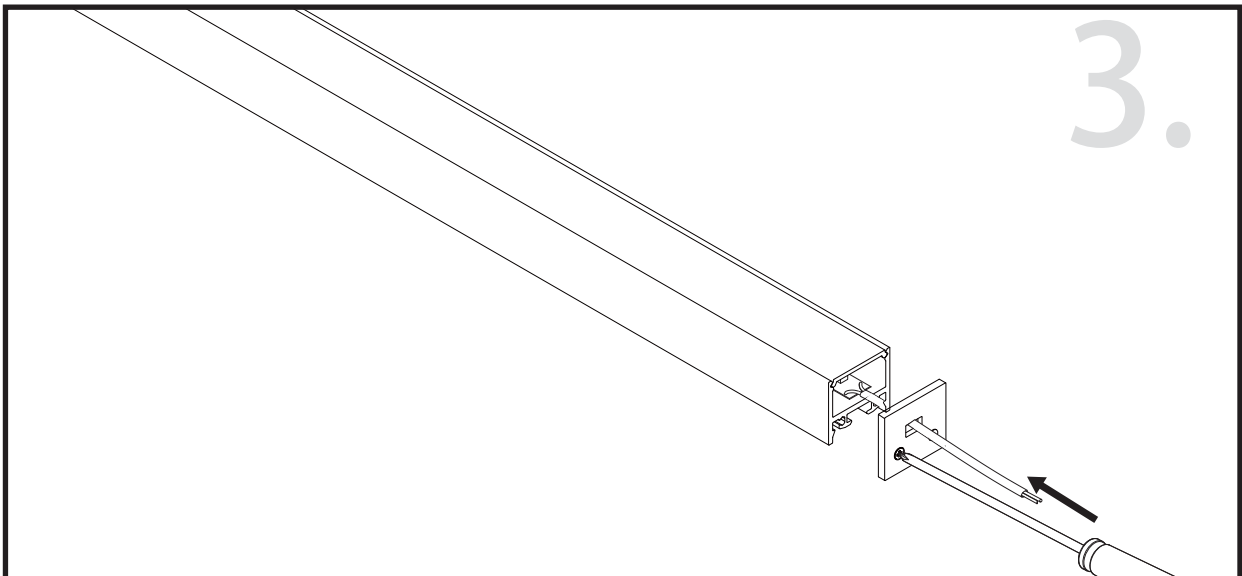

Surface

INSTALLING INSTRUCTIONS