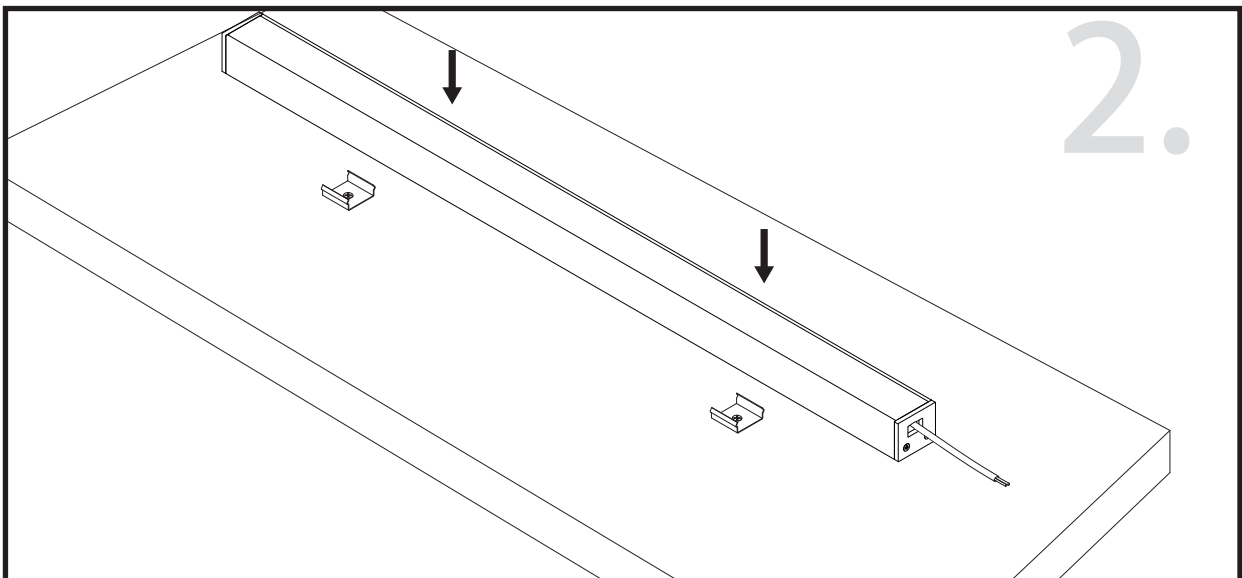

METAL CLIP INSTALLING INSTRUCTIONS