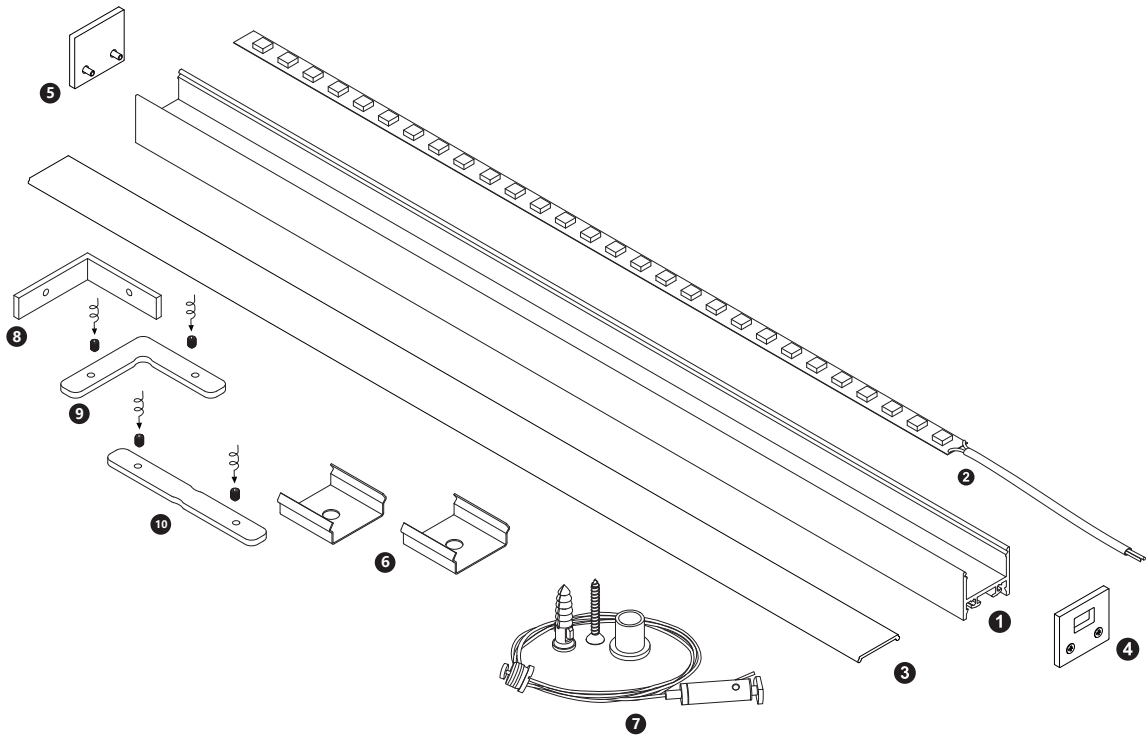

# Aluminium LED Profile LW-AT16-11

Unit:mm

	Name	Code	Material	Color	Other
①	Aluminum Profile	AT16-11	Aluminum	Silver / White / Black / RAL color	
②	LED strip	-	-	-	MAX. 19.2 W/m
④	Endcap (with hole)	AT16-11-Cap-H	Aluminum	Silver / White / Black / RAL color	-
⑤	Endcap (without hole)	AT16-11-Cap	Aluminum	Silver / White / Black /RAL color	-
⑥	Metal Clip	US20-Clip-M	Stainless Steel	ecru	-
⑦	Suspension Kits	Sus.Kits A	Stainless Steel	ecru	-
⑧	Joiners 90°B	CT4N J-90B	Stainless Steel	ecru	-
⑨	Joiners 90°A	CT4N J-90A	Stainless Steel	ecru	-
⑩	Joiners 180°A	CT4N J-180A	Stainless Steel	ecru	-

③ Optional Diffuser(PMMA)

Color	Light Transmittance	Code
Opal	33%	AT11-O
Milky	-	-
Frosted	60%	AT11-F
Clear Lens	95%	AT11-C

Surface

## METAL CLIP INSTALLING INSTRUCTIONS