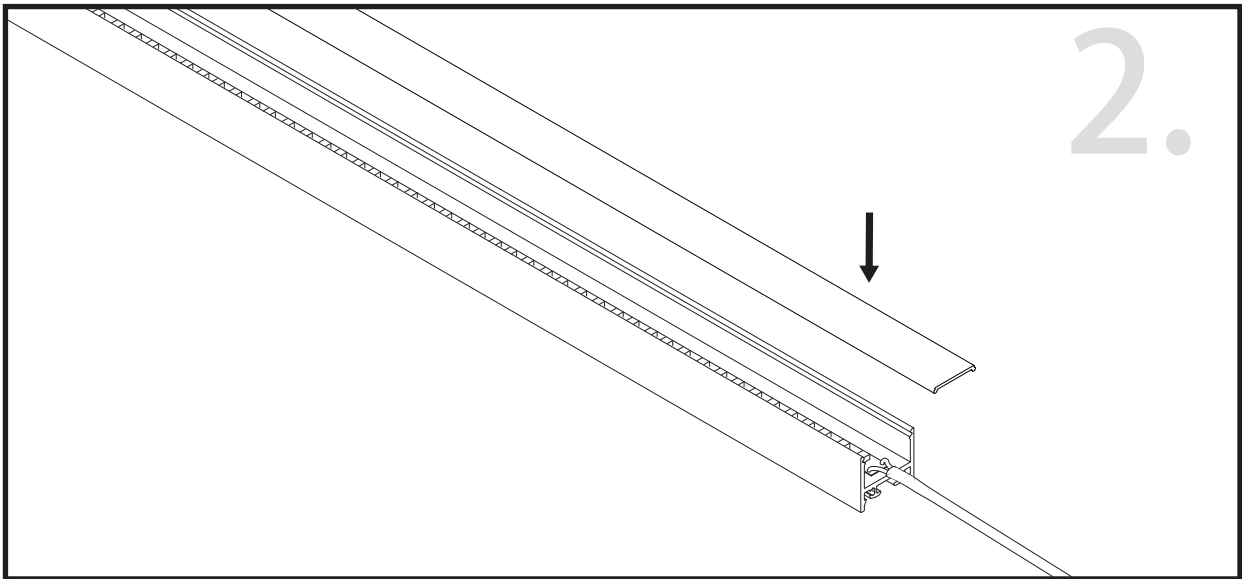

Surface

INSTALLING INSTRUCTIONS