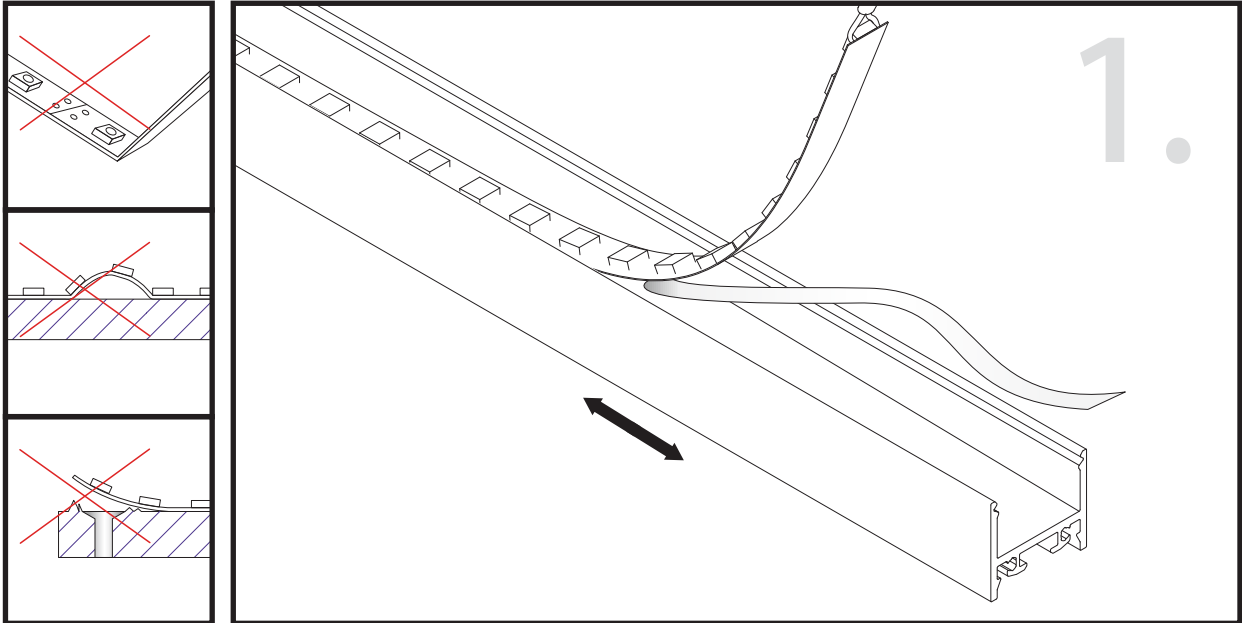

Surface

INSTALLING INSTRUCTIONS