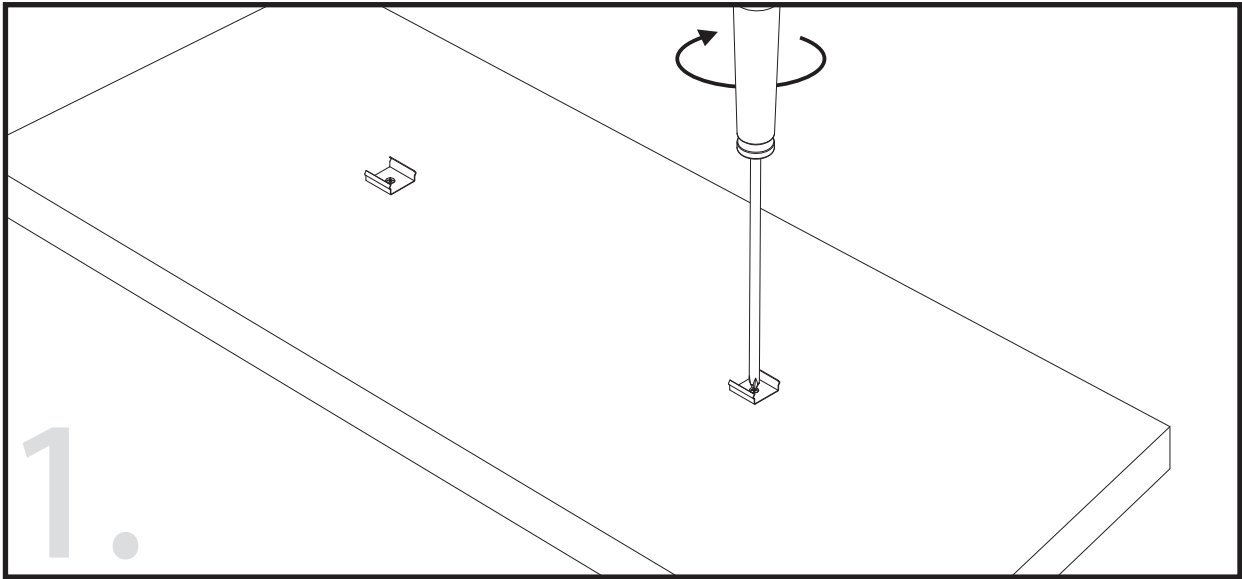

METAL CLIP INSTALLING INSTRUCTIONS